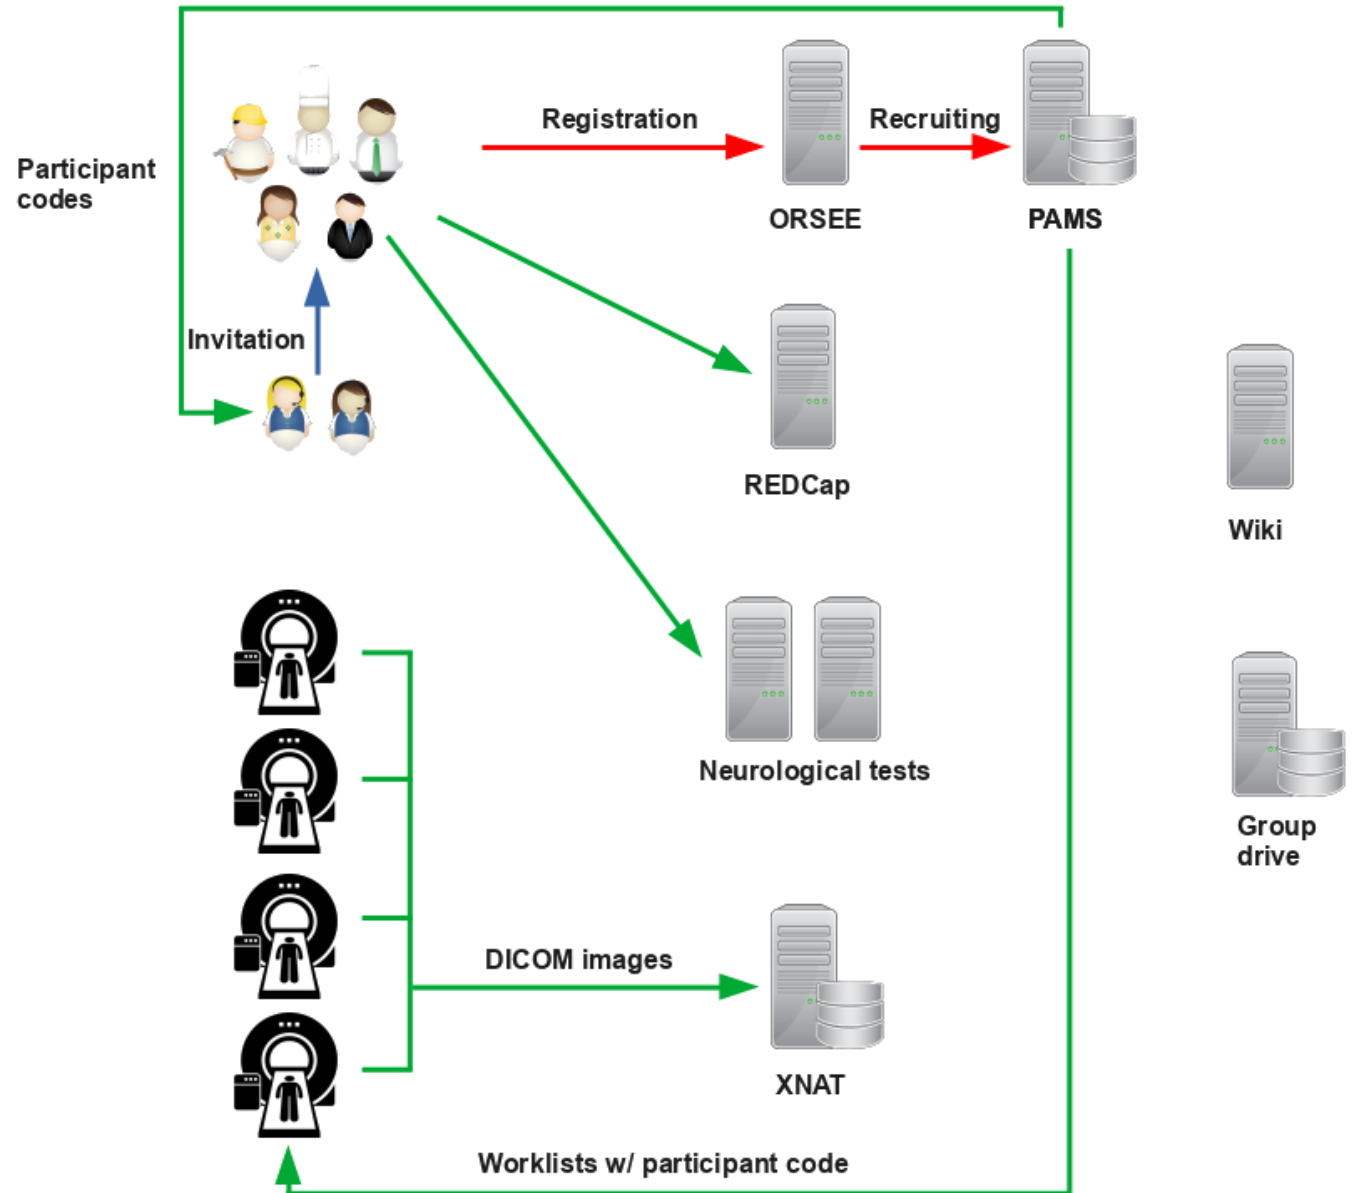

Agenda

- Introduction ORSEE
- Introduction PaMS
- Introduction REDCap
- Introduction XNAT
- Introduction Experiment Factory
- Introduction Neurotests