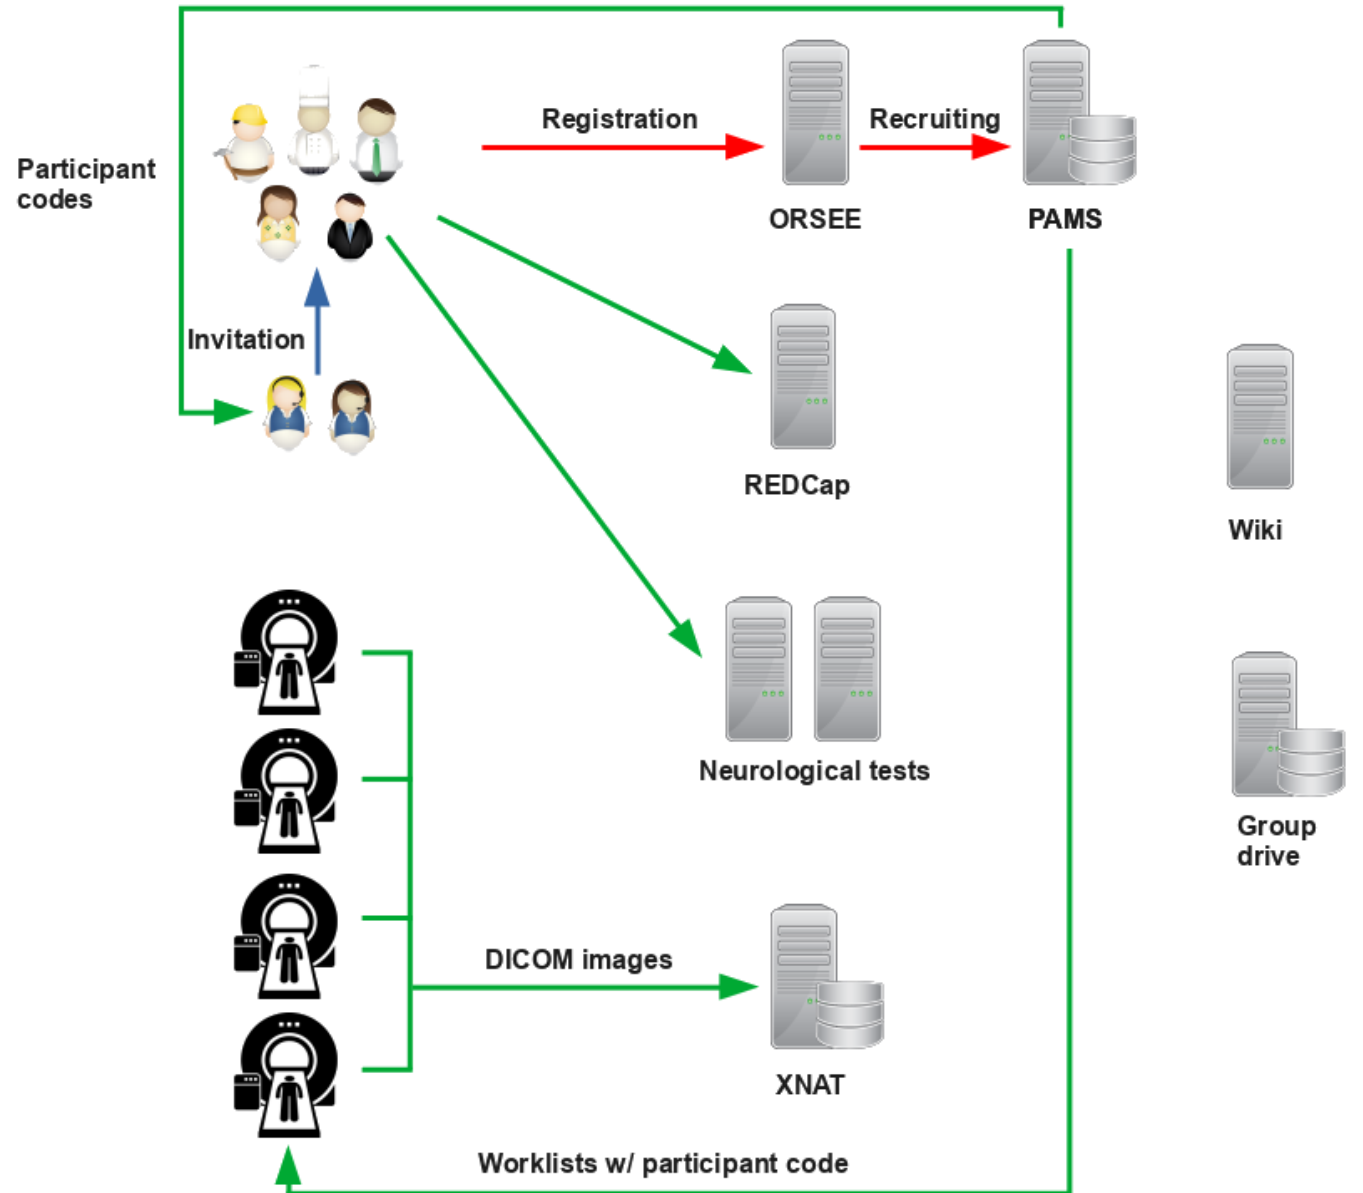

Introduction to the IT Infrastructure

INF Project / SFB940 / ZIH

15.07.2020

Agenda

- BigBlueButton <https://bildungsportal.sachsen.de/opal/auth/RepositoryEntry/516358148/CourseNode/101490883066583>
- Introduction ORSEE <https://zep.psych.tu-dresden.de/trr265/admin/>; <https://zep.psych.tu-dresden.de/trr265/public/>
- Introduction PaMS <https://nicdb.zih.tu-dresden.de/>
- Introduction REDCap <https://redcap.zih.tu-dresden.de/>
- Introduction XNAT <https://xnat.zih.tu-dresden.de/>
- Introduction Experiment Factory <https://expfactory.zih.tu-dresden.de/>; <https://expfactory.zih.tu-dresden.de/expfactory>
- Introduction Neurotests <https://neurotests.zih.tu-dresden.de/>

Agenda

- Introduction ORSEE
- Introduction PaMS
- Introduction REDCap
- Introduction XNAT
- Introduction Experiment Factory
- Introduction Neurotests

Status quo: Group Drive M:\

File Explorer window showing the 'data' folder in a network drive. The address bar shows the path: (M:) nic_austausch (\\vs-grp02.zih.tu-dresden.de) > Rohdaten > data >. The ribbon includes File, Home, Share, and View. The main area displays a list of folders.

29 items

File Explorer window showing the '030' folder in a network drive. The address bar shows the path: (M:) nic_austausch (\\vs-grp02.zih.tu-dresden.de) > Rohdaten > data > sesyn > 030 >. The ribbon includes File, Home, Share, and View. The main area displays a list of folders.

Name	Date modified	Type	Size
dicoms	30.06.2017 10:28	File folder	
logs	19.04.2017 11:37	File folder	

File Explorer window showing a list of image files in a network drive. The address bar shows the path: 14455897042764482 > s02_32k_t1_mpr_ns_sag_iso_m > 14455897042764482. The ribbon includes File, Home, Share, and View. The main area displays a list of image files.