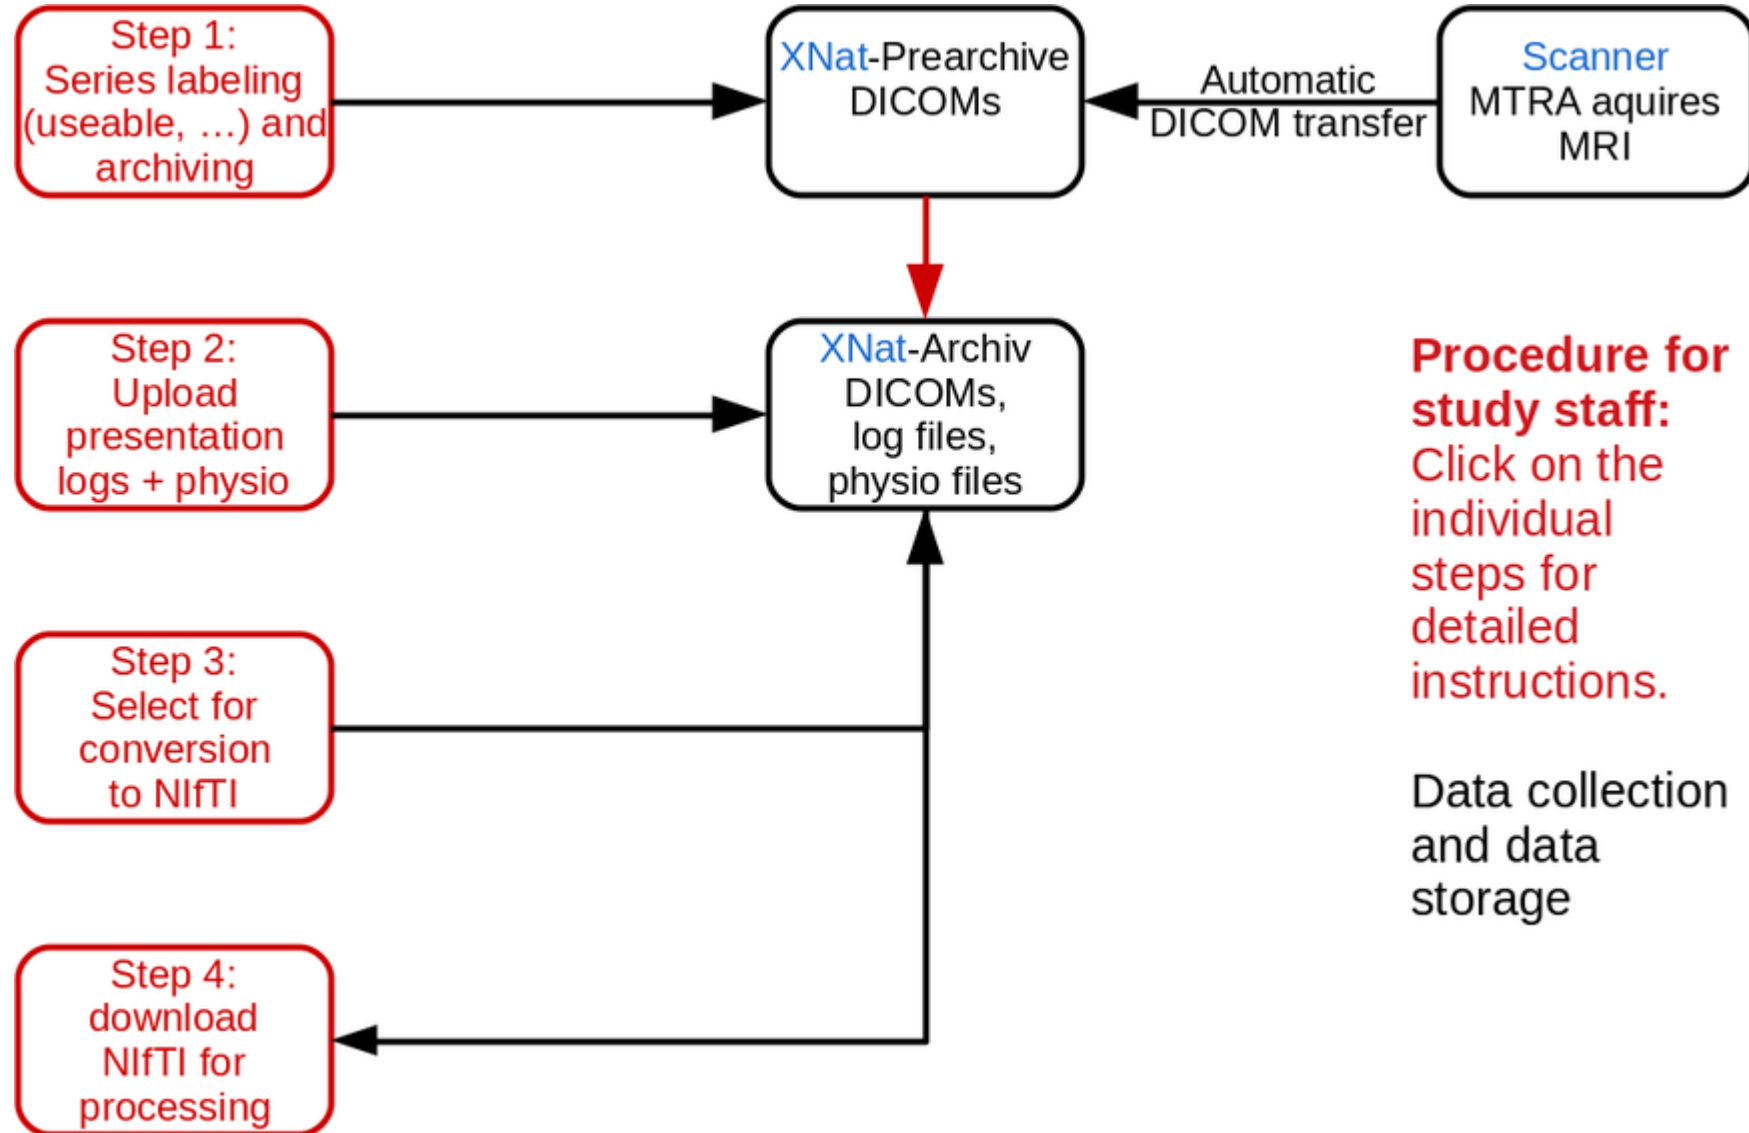

XNAT workflow for users